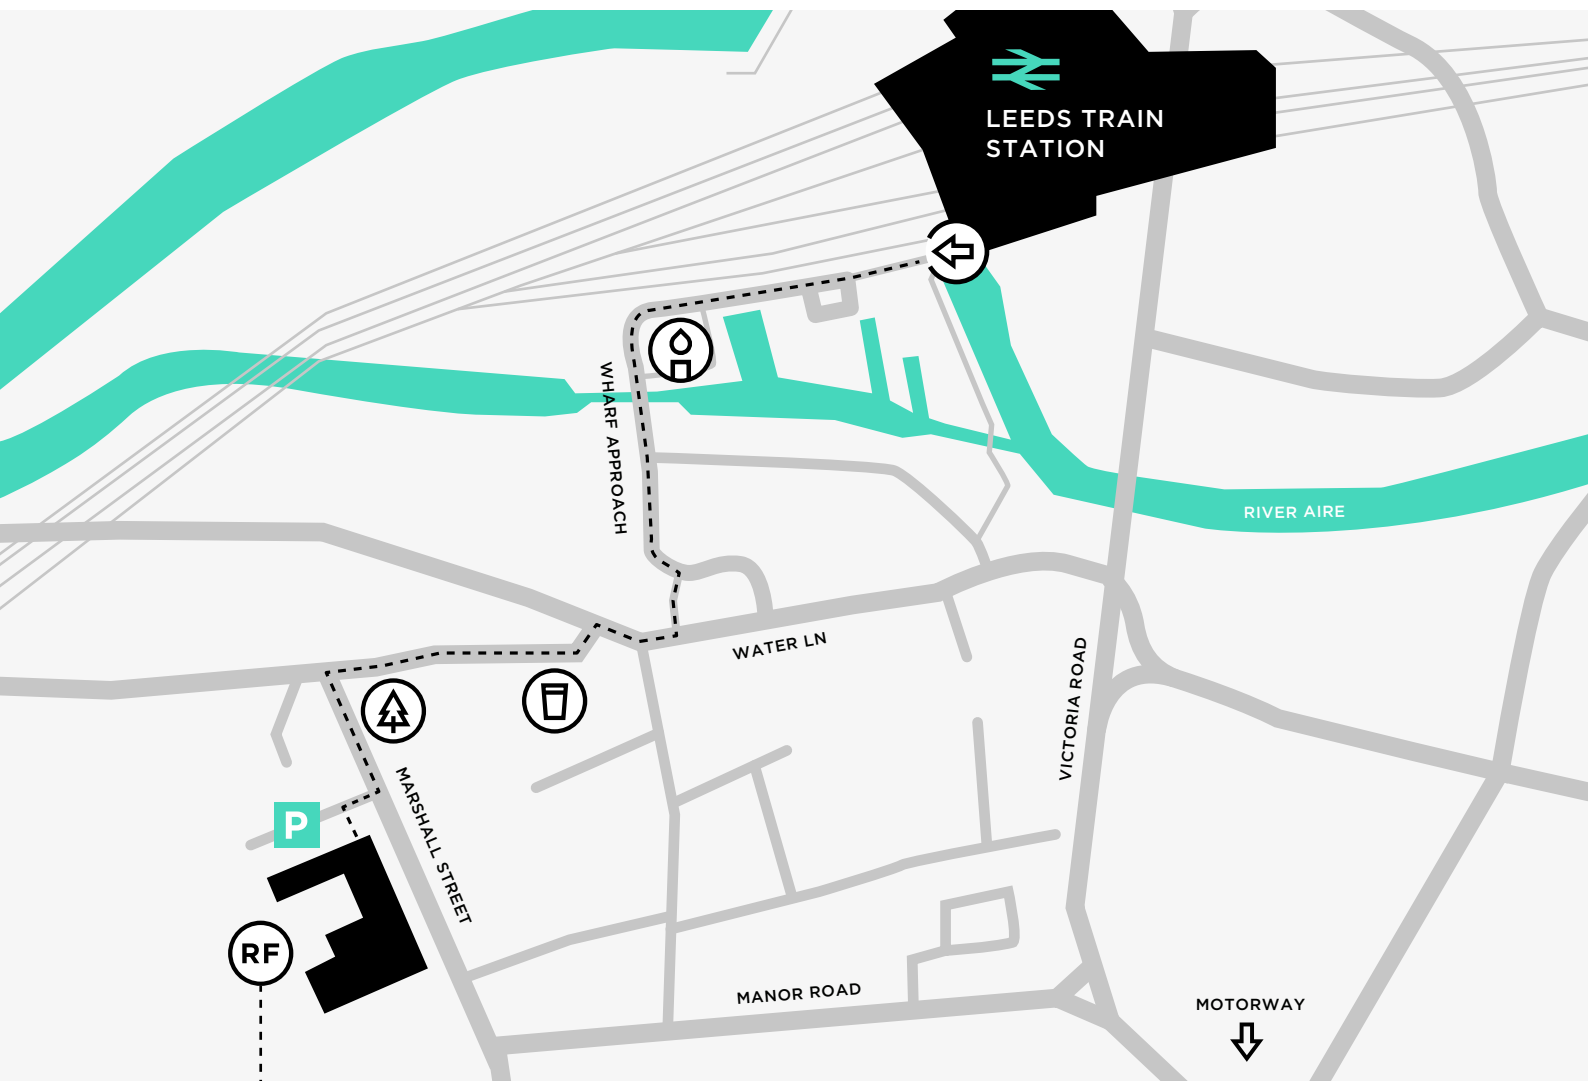

## Address:

Robot Food Ltd.  
Marshalls Mill,  
Marshall Street,  
Leeds  
LS11 9YJ

## Directions (From Leeds train station)

Exit Leeds train station from the South entrance  
(Situated over the bridge at the rear of the station).

Stroll past the Doubletree Hilton entrance and follow the road  
around Candle House. Continue onto Wharf Approach over  
the canal bridge and towards Water Lane.

Turn right onto Water Lane and continue past The Cross Keys  
Pub. Take the next left down Marshalls Street until you reach  
Marshalls Mill on your right.

## Parking

Visitor parking is located in front of  
Marshalls Mill (Illustrated above).  
Please sign in at reception on arrival.

Visitor parking